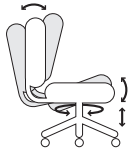

NeutralPosture

Renati®

Renati®

REN4654

37 x 26 x 26	Overall
28.5	Chair Weight
19.5	Seat Width
16 – 21	Seat Height
18.5	Seat Depth
R1° – R16°	Seat Angle
17.5	Back Width
21	Back Height
100° – 125°	Back Angle
2.5	Lumbar Range
26	Base

All measurements are nominal and shown in inches.
For more options see our current online price book.

Headrest Option

H
Headrest

Arm Option

0 Arm
1D

Base Options

B23
26" Black
Nylon Base

B24
26" Polished
Aluminum

Chair Mech

Tilt-swivel (4)

- Swivel 360°
- Pneumatic seat height
- Seat tilt tension
- Back to seat tilt, 1:1

How to Specify

Series Code	Back	Seat	Arms	Mech
REN	4 Mesh	6 Medium	0	4