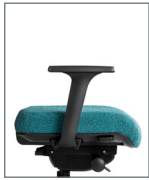

Knomi® Mesh

KN04352	KN06352	KN04353	KN06353	
35.5 x 26 x 26	40.5 x 26 x 26	35.5 x 26 x 26	40.5 x 26 x 26	Overall
28 lbs	29 lbs	28 lbs	29 lbs	Chair Weight
20	20	20	20	Seat Width
16.5 – 21.5	16.5 – 21.5	16.5 – 21.5	16.5 – 21.5	Seat Height
17 – 19	17 – 19	17 – 19	17 – 19	Seat Depth
F1° – R4.5°	F1° – R4.5°	F1° – R4.5°	F1° – R4.5°	Seat Angle
20	19.5	20	19.5	Back Width
17 – 19	22 – 24	17 – 19	22 – 24	Back Height
102° – 123°	102° – 123°	102° – 123°	102° – 123°	Back Angle
3.5 – 8.5	3.5 – 8.5	3.5 – 8.5	3.5 – 8.5	Lumbar Range
26	26	26	26	Base

All measurements shown are in inches. For more options see our current online price book.

Arm Options

0 Arm
Fixed