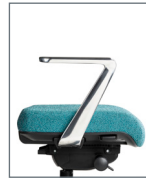

## Arm Options

**0 Arm**  
Fixed

**3 Arm**  
3D

**4 Arm**  
4D

**6 Arm**  
3D Chrome

**7 Arm**  
Chrome Loop

**8 Arm**  
4D Chrome

## Base Options

**Standard**  
26" High Crown  
Black

**B15**  
26" High Crown  
Polished Aluminium

## Chair Mech Options

- Forward Pivot Synchro (2)**
- Swivel 360°
  - Pneumatic seat height
  - Seat tilt tension
  - Back angle
  - Seat angle
  - Back to seat tilt. 2:1
  - Anti-kick tilt-lock
  - Optional Seat slider