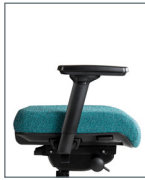

## Arm Options

**0 Arm**  
Fixed

**3 Arm**  
3D

**4 Arm**  
4D

**6 Arm**  
3D Chrome

**7 Arm**  
Chrome Loop

**8 Arm**  
4D Chrome

## Chair Mech Options

- Forward Pivot Synchro (2)**
- Swivel 360°
  - Pneumatic seat height
  - Seat tilt tension
  - Back angle
  - Seat angle
  - Back to seat tilt. 2:1
  - Anti-kick tilt-lock
  - Optional Seat slider