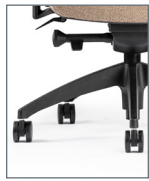

## Arm Options

**0 Arm**  
Fixed

**3 Arm**  
3D

**4 Arm**  
4D

**6 Arm**  
3D Chrome

**7 Arm**  
Chrome Loop

**8 Arm**  
4D Chrome

## Base Options

**Standard**  
26" High Crown  
Black

**B15**  
26" High Crown  
Polished Aluminium

## Chair Mech Options

- Forward Pivot Synchro (2)**
- Swivel 360°
  - Pneumatic seat height
  - Seat tilt tension
  - Back angle
  - Seat angle
  - Back to seat tilt. 2:1
  - Anti-kick tilt-lock
  - Optional Seat slider