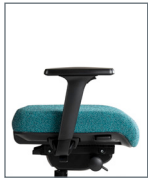

# Knomi® Mesh

KN04352	KN06352	KN04353	KN06353	
35.5 x 26 x 26	40.5 x 26 x 26	35.5 x 26 x 26	40.5 x 26 x 26	Overall
28 lbs	29 lbs	28 lbs	29 lbs	Chair Weight
20	20	20	20	Seat Width
16.5 – 21.5	16.5 – 21.5	16.5 – 21.5	16.5 – 21.5	Seat Height
17 – 19	17 – 19	17 – 19	17 – 19	Seat Depth
F1° – R4.5°	F1° – R4.5°	F1° – R4.5°	F1° – R4.5°	Seat Angle
20	19.5	20	19.5	Back Width
17 – 19	22 – 24	17 – 19	22 – 24	Back Height
102° – 123°	102° – 123°	102° – 123°	102° – 123°	Back Angle
3.5 – 8.5	3.5 – 8.5	3.5 – 8.5	3.5 – 8.5	Lumbar Range
26	26	26	26	Base

## Arm Options

**0 Arm**  
Fixed

**3 Arm**  
3D

**4 Arm**  
4D

**6 Arm**  
3D Chrome

**7 Arm**  
Chrome Loop

**8 Arm**  
4D Chrome

## Chair Mech Options

- Forward Pivot Synchro (2)**
- Swivel 360°
  - Pneumatic seat height
  - Seat tilt tension
  - Back angle
  - Seat angle
  - Back to seat tilt. 2:1
  - Anti-kick tilt-lock
  - Optional Seat slider