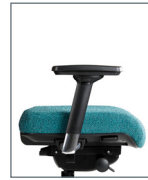

## Arm Options

**0 Arm**  
Fixed

**3 Arm**  
3D

**4 Arm**  
4D

**6 Arm**  
3D Chrome

**7 Arm**  
Chrome Loop

**8 Arm**  
4D Chrome

## Base Options

**Standard**  
26" High Crown  
Black

**B15**  
26" High Crown  
Polished Aluminium

## Chair Mech Options

- Forward Pivot Synchro (2)**
- Swivel 360°
  - Pneumatic seat height
  - Seat tilt tension
  - Back angle
  - Seat angle
  - Back to seat tilt. 2:1
  - Anti-kick tilt-lock
  - Optional Seat slider