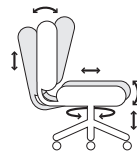

## Arm Options

**0 Arm**  
Fixed

**3 Arm**  
3D

**4 Arm**  
4D

**6 Arm**  
3D Chrome

**7 Arm**  
Chrome Loop

**8 Arm**  
4D Chrome

## Base Options

**Standard**  
26" High Crown  
Black

**B15**  
26" High Crown  
Polished Aluminium

## Chair Mech Options

- Forward Pivot Synchro (2)**
- Swivel 360°
  - Pneumatic seat height
  - Seat tilt tension
  - Back angle
  - Seat angle
  - Back to seat tilt. 2:1
  - Anti-kick tilt-lock
  - Optional Seat slider

## Weight Sensitive (3)

- Swivel 360°
- Pneumatic seat height
- Seat tilt tension
- Back angle
- Seat angle
- Back to seat tilt, 2:1
- Anti-kick tilt-lock
- Seat slider