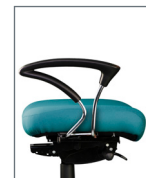

All measurements shown are in inches. For more options see our current online price book.

Arm Options

0 Arm
4" Adjustable

1 Arm
4" Adjustable
w/Pivot

2 Arm
Lateral Sliding

3 Arm
3" Adjustable

4 Arm
Swing

6 Arm
C Loop

7 Arm
Chrome Loop

9 Arm
5-way Adjustable

Base Options

B0
Standard
26" Black

B6
26" Polished
Aluminum

Chair Mech Options

- Forward Pivot Synchro (2)**
- Swivel 360°
 - Pneumatic seat height
 - Seat tilt tension
 - Back angle
 - Seat angle
 - Back to seat tilt. 2:1
 - Anti-kick tilt-lock
 - Optional Seat slider

Multi-tilt (6)

- Swivel 360°
- Pneumatic seat height
- Independent back angle
- Independent seat angle
- Seat tilt tension
- Infinite adjust forward tilt-stop
- Optional seat slider

How to Specify

Series Code	Back	Seat	Arm	Mech
	5 Mid 6 High	6 Medium 7 Large		
COZ	5	6	3	6