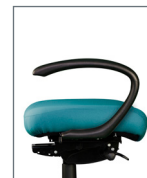

All measurements shown are in inches. For more options see our current online price book.

Arm Options

0 Arm
4" Adjustable

1 Arm
4" Adjustable
w/Pivot

2 Arm
Lateral Sliding

3 Arm
3" Adjustable

4 Arm
Swing

6 Arm
C Loop

7 Arm
Chrome Loop

9 Arm
5-way Adjustable

Base Options

B0
Standard
26" Black

B6
26" Polished
Aluminum

Chair Mech Options

- Forward Pivot Synchro (2)**
- Swivel 360°
 - Pneumatic seat height
 - Seat tilt tension
 - Back angle
 - Seat angle
 - Back to seat tilt. 2:1
 - Anti-kick tilt-lock
 - Optional Seat slider

Multi-tilt (6)

- Swivel 360°
- Pneumatic seat height
- Independent back angle
- Independent seat angle
- Seat tilt tension
- Infinite adjust forward tilt-stop
- Optional seat slider

How to Specify

Series Code	Back	Seat	Arm	Mech
	5 Mid 6 High	6 Medium 7 Large		
COZ	5	6	3	6