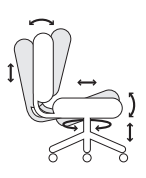

COZ5656	COZ5756	COZ6656	COZ6756	
39 x 26 x 26	39 x 26 x 26	43.5 x 26 x 26	443.5 x 26 x 26	Overall
51 lbs	51 lbs	51 lbs	51 lbs	Chair Weight
19.5	22	19.5	22	Seat Width
16.5 - 21.5	16.5 - 21.5	16.5 - 21.5	16.5 - 21.5	Seat Height
16.5 - 19	16.5 - 19	16.5 - 19	16.5 - 19	Seat Depth
F6° - R16°	F8° - R18°	F6° - R16°	F8° - R18°	Seat Angle
19	19	19	19	Back Width
22 - 25	22 - 25	24 - 27	24 - 27	Back Height
102° - 122°	102° - 122°	103° - 120°	103° - 120°	Back Angle
3	3	3	3	Lumbar Range
26	26	26	26	Base

All measurements shown are in inches. For more options see our current online price book.

Arm Options

0 Arm
4" Adjustable

1 Arm
4" Adjustable
w/Pivot

2 Arm
Lateral Sliding

3 Arm
3" Adjustable

4 Arm
Swing

6 Arm
C Loop

7 Arm
Chrome Loop

9 Arm
5-way Adjustable

Base Options

B0
Standard
26" Black

B6
26" Polished
Aluminum

Chair Mech Options

- Forward Pivot Synchro (2)**
- Swivel 360°
 - Pneumatic seat height
 - Seat tilt tension
 - Back angle
 - Seat angle
 - Back to seat tilt. 2:1
 - Anti-kick tilt-lock
 - Optional Seat slider

Multi-tilt (6)

- Swivel 360°
- Pneumatic seat height
- Independent back angle
- Independent seat angle
- Seat tilt tension
- Infinite adjust forward tilt-stop
- Optional seat slider

How to Specify

Series Code	Back	Seat	Arm	Mech
	5 Mid 6 High	6 Medium 7 Large		
COZ	5	6	3	6