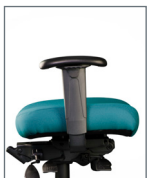

NeutralPosture

Cozi®

COZ5652	COZ5752	COZ6652	COZ6752	
39 x 26 x 26	39 x 26 x 26	43.5 x 26 x 26	43.5 x 26 x 26	Overall
47 lbs	47 lbs	47 lbs	47 lbs	Chair Weight
19.5	22	19.5	22	Seat Width
16.5 - 21.5	16.5 - 21.5	16.5 - 21.5	16.5 - 21.5	Seat Height
16.5 - 19.5	16.5 - 19.5	16.5 - 19.5	16.5 - 19.5	Seat Depth
F6° - R13°	F6° - R13°	F6° - R13°	F6° - R13°	Seat Angle
19	19	19	19	Back Width
21 - 24	21 - 24	26 - 29	26 - 29	Back Height
107° - 128°	107° - 128°	107° - 128°	107° - 128°	Back Angle
3	3	3	3	Lumbar Range
26	26	26	26	Base

COZ5656	COZ5756	COZ6656	COZ6756	
39 x 26 x 26	39 x 26 x 26	43.5 x 26 x 26	443.5 x 26 x 26	Overall
51 lbs	51 lbs	51 lbs	51 lbs	Chair Weight
19.5	22	19.5	22	Seat Width
16.5 - 21.5	16.5 - 21.5	16.5 - 21.5	16.5 - 21.5	Seat Height
16.5 - 19	16.5 - 19	16.5 - 19	16.5 - 19	Seat Depth
F6° - R16°	F8° - R18°	F6° - R16°	F8° - R18°	Seat Angle
19	19	19	19	Back Width
22 - 25	22 - 25	24 - 27	24 - 27	Back Height
102° - 122°	102° - 122°	103° - 120°	103° - 120°	Back Angle
3	3	3	3	Lumbar Range
26	26	26	26	Base

All measurements shown are in inches. For more options see our current online price book.

Arm Options

0 Arm
4" Adjustable

1 Arm
4" Adjustable
w/Pivot

2 Arm
Lateral Sliding

3 Arm
3" Adjustable

4 Arm
Swing

6 Arm
C Loop

7 Arm
Chrome Loop

9 Arm
5-way Adjustable

Base Options

B0
Standard
26" Black

B6
26" Polished
Aluminum

Chair Mech Options

- Forward Pivot Synchro (2)**
- Swivel 360°
 - Pneumatic seat height
 - Seat tilt tension
 - Back angle
 - Seat angle
 - Back to seat tilt. 2:1
 - Anti-kick tilt-lock
 - Optional Seat slider