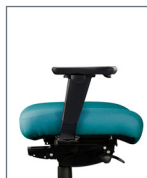

NeutralPosture

Cozi®

COZ5652	COZ5752	COZ6652	COZ6752	
39 x 26 x 26	39 x 26 x 26	43.5 x 26 x 26	43.5 x 26 x 26	Overall
47 lbs	47 lbs	47 lbs	47 lbs	Chair Weight
19.5	22	19.5	22	Seat Width
16.5 - 21.5	16.5 - 21.5	16.5 - 21.5	16.5 - 21.5	Seat Height
16.5 - 19.5	16.5 - 19.5	16.5 - 19.5	16.5 - 19.5	Seat Depth
F6° - R13°	F6° - R13°	F6° - R13°	F6° - R13°	Seat Angle
19	19	19	19	Back Width
21 - 24	21 - 24	26 - 29	26 - 29	Back Height
107° - 128°	107° - 128°	107° - 128°	107° - 128°	Back Angle
3	3	3	3	Lumbar Range
26	26	26	26	Base

COZ5656	COZ5756	COZ6656	COZ6756	
39 x 26 x 26	39 x 26 x 26	43.5 x 26 x 26	443.5 x 26 x 26	Overall
51 lbs	51 lbs	51 lbs	51 lbs	Chair Weight
19.5	22	19.5	22	Seat Width
16.5 - 21.5	16.5 - 21.5	16.5 - 21.5	16.5 - 21.5	Seat Height
16.5 - 19	16.5 - 19	16.5 - 19	16.5 - 19	Seat Depth
F6° - R16°	F8° - R18°	F6° - R16°	F8° - R18°	Seat Angle
19	19	19	19	Back Width
22 - 25	22 - 25	24 - 27	24 - 27	Back Height
102° - 122°	102° - 122°	103° - 120°	103° - 120°	Back Angle
3	3	3	3	Lumbar Range
26	26	26	26	Base

All measurements shown are in inches. For more options see our current online price book.

Arm Options

0 Arm
4" Adjustable

1 Arm
4" Adjustable
w/Pivot

2 Arm
Lateral Sliding

3 Arm
3" Adjustable

4 Arm
Swing

6 Arm
C Loop

7 Arm
Chrome Loop

9 Arm
5-way Adjustable

Base Options

B0
Standard
26" Black

B6
26" Polished
Aluminum

Chair Mech Options

- Forward Pivot Synchro (2)**
- Swivel 360°
 - Pneumatic seat height
 - Seat tilt tension
 - Back angle
 - Seat angle
 - Back to seat tilt. 2:1
 - Anti-kick tilt-lock
 - Optional Seat slider