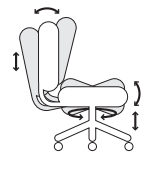

COZ5656	COZ5756	COZ6656	COZ6756	
39 x 26 x 26	39 x 26 x 26	43.5 x 26 x 26	443.5 x 26 x 26	Overall
51 lbs	51 lbs	51 lbs	51 lbs	Chair Weight
19.5	22	19.5	22	Seat Width
16.5 - 21.5	16.5 - 21.5	16.5 - 21.5	16.5 - 21.5	Seat Height
16.5 - 19	16.5 - 19	16.5 - 19	16.5 - 19	Seat Depth
F6° - R16°	F8° - R18°	F6° - R16°	F8° - R18°	Seat Angle
19	19	19	19	Back Width
22 - 25	22 - 25	24 - 27	24 - 27	Back Height
102° - 122°	102° - 122°	103° - 120°	103° - 120°	Back Angle
3	3	3	3	Lumbar Range
26	26	26	26	Base

All measurements shown are in inches. For more options see our current online price book.

Arm Options

0 Arm
4" Adjustable

1 Arm
4" Adjustable
w/Pivot

2 Arm
Lateral Sliding

3 Arm
3" Adjustable

4 Arm
Swing

6 Arm
C Loop

7 Arm
Chrome Loop

9 Arm
5-way Adjustable

Base Options

B0
Standard
26" Black

B6
26" Polished
Aluminum

Chair Mech Options

- Forward Pivot Synchro (2)**
- Swivel 360°
 - Pneumatic seat height
 - Seat tilt tension
 - Back angle
 - Seat angle
 - Back to seat tilt. 2:1
 - Anti-kick tilt-lock
 - Optional Seat slider

Multi-tilt (6)

- Swivel 360°
- Pneumatic seat height
- Independent back angle
- Independent seat angle
- Seat tilt tension
- Infinite adjust forward tilt-stop
- Optional seat slider

How to Specify

Series Code	Back	Seat	Arm	Mech
	5 Mid 6 High	6 Medium 7 Large		
COZ	5	6	3	6