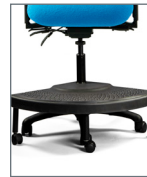

7 Arm
Chrome Loop

9 Arm
5-way Adjustable

Base Options

B0
Standard
26" Black

B6
26" Polished
Aluminum

R1
18" Black Plastic

R2
20" Chrome

R8 or R10
8" w/Casters (**R8**)
10" w/Casters (**R10**)

R18
8"/10" w/Casters

RW8 or RW10
Wide 8" w/Casters (**RW8**)
Wide 10" w/Casters (**RW10**)

Footring Options

NeXtep® Options

Chair Mech Option

- Basic (1)**
- Swivel 360°
 - Pneumatic seat height
 - Back depth

- Standard (8)**
- Swivel 360°
 - Pneumatic seat height
 - Back depth
 - Independent back angle

- Deluxe-tilt (9)**
- Swivel 360°
 - Pneumatic seat height
 - Back depth
 - Seat angle
 - Independent back angle