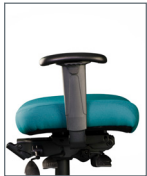

NeutralPosture

Cozi[®] Stool

Cozi® Stool

COZ5658	COZ5758	COZ5659	COZ5759	COZ5651	COZ5751	
43.5 x 26 x 26	43.5 x 26 x 26	43.5 x 26 x 26	43.5 x 26 x 26	43 x 26 x 26	43 x 26 x 26	Overall
46 lbs	46 lbs	46 lbs	46 lbs	34 lbs	34 lbs	Stool Weight
19.5	22	19.5	22	19.5	22	Seat Width
22 – 30	22 – 30	22 – 30	22 – 30	20.5 – 28.5	20.5 – 28.5	Seat Height
16.5 – 19	16.5 – 19	16.5 – 19	16.5 – 19	16.5 – 18.5	16.5 – 18.5	Seat Depth
R3°	R3°	R4°	R4°	R4°	R4°	Seat Angle
19	19	19	19	19	19	Back Width
22 – 25	22 – 25	22 – 25	22 – 25	21.5 – 24	21.5 – 24	Back Height
95° – 102°	95° – 102°	97° – 105°	97° – 105°	103°	103°	Back Angle
3	3	3	3	3	3	Lumbar Range
26	26	26	26	26	26	Base

All measurements shown are in inches. For more options see our current online price book.

Arm Options

0 Arm
4" Adjustable

1 Arm
4" Adjustable
w/Pivot

2 Arm
Lateral Sliding

3 Arm
3" Adjustable

4 Arm
Swing

6 Arm
C Loop

7 Arm
Chrome Loop

9 Arm
5-way Adjustable

Base Options

B0
Standard
26" Black

B6
26" Polished
Aluminum

R1
18" Black Plastic

R2
20" Chrome

R8 or R10
8" w/Casters (**R8**)
10" w/Casters (**R10**)

- Standard (8)**
- Swivel 360°
 - Pneumatic seat height
 - Back depth
 - Independent back angle

- Deluxe-tilt (9)**
- Swivel 360°
 - Pneumatic seat height
 - Back depth
 - Seat angle
 - Independent back angle