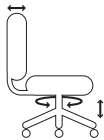

All measurements shown are in inches. For more options see our current online price book.

Arm Options

0 Arm
4" Adjustable

1 Arm
4" Adjustable
w/Pivot

2 Arm
Lateral Sliding

3 Arm
3" Adjustable

4 Arm
Swing

6 Arm
C Loop

7 Arm
Chrome Loop

9 Arm
5-way Adjustable

Base Options

B0
Standard
26" Black

B6
26" Polished
Aluminum

R1
18" Black Plastic

R2
20" Chrome

R8 or R10
8" w/Casters (**R8**)
10" w/Casters (**R10**)

R18
8"/10" w/Casters

RW8 or RW10
Wide 8" w/Casters (**RW8**)
Wide 10" w/Casters (**RW10**)

Footring Options

NeXtep® Options

Chair Mech Option

- Basic (1)**
- Swivel 360°
 - Pneumatic seat height
 - Back depth

- Standard (8)**
- Swivel 360°
 - Pneumatic seat height
 - Back depth
 - Independent back angle

- Deluxe-tilt (9)**
- Swivel 360°
 - Pneumatic seat height
 - Back depth
 - Seat angle
 - Independent back angle