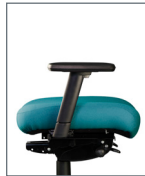

NeutralPosture

Cozi[®] Stool

Cozi® Stool

COZ5658	COZ5758	COZ5659	COZ5759	COZ5651	COZ5751	
43.5 x 26 x 26	43.5 x 26 x 26	43.5 x 26 x 26	43.5 x 26 x 26	43 x 26 x 26	43 x 26 x 26	Overall
46 lbs	46 lbs	46 lbs	46 lbs	34 lbs	34 lbs	Stool Weight
19.5	22	19.5	22	19.5	22	Seat Width
22 – 30	22 – 30	22 – 30	22 – 30	20.5 – 28.5	20.5 – 28.5	Seat Height
16.5 – 19	16.5 – 19	16.5 – 19	16.5 – 19	16.5 – 18.5	16.5 – 18.5	Seat Depth
R3°	R3°	R4°	R4°	R4°	R4°	Seat Angle
19	19	19	19	19	19	Back Width
22 – 25	22 – 25	22 – 25	22 – 25	21.5 – 24	21.5 – 24	Back Height
95° – 102°	95° – 102°	97° – 105°	97° – 105°	103°	103°	Back Angle
3	3	3	3	3	3	Lumbar Range
26	26	26	26	26	26	Base

All measurements shown are in inches. For more options see our current online price book.

Arm Options

0 Arm
4" Adjustable

1 Arm
4" Adjustable
w/Pivot

2 Arm
Lateral Sliding

3 Arm
3" Adjustable

4 Arm
Swing

6 Arm
C Loop

7 Arm
Chrome Loop

9 Arm
5-way Adjustable

Base Options

B0
Standard
26" Black

B6
26" Polished
Aluminum

R1
18" Black Plastic

R2
20" Chrome

R8 or R10
8" w/Casters (**R8**)
10" w/Casters (**R10**)