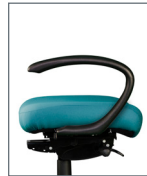

All measurements shown are in inches. For more options see our current online price book.

Arm Options

0 Arm
4" Adjustable

1 Arm
4" Adjustable
w/Pivot

2 Arm
Lateral Sliding

3 Arm
3" Adjustable

4 Arm
Swing

6 Arm
C Loop

7 Arm
Chrome Loop

9 Arm
5-way Adjustable

Base Options

B0
Standard
26" Black

B6
26" Polished
Aluminum

R1
18" Black Plastic

R2
20" Chrome

R8 or R10
8" w/Casters (**R8**)
10" w/Casters (**R10**)