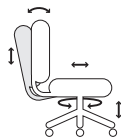

R18
8"/10" w/Casters

RW8 or RW10
Wide 8" w/Casters (**RW8**)
Wide 10" w/Casters (**RW10**)

Footring Options

NeXtep® Options

Chair Mech Option

- Basic (1)**
- Swivel 360°
 - Pneumatic seat height
 - Back depth

- Standard (8)**
- Swivel 360°
 - Pneumatic seat height
 - Back depth
 - Independent back angle

- Deluxe-tilt (9)**
- Swivel 360°
 - Pneumatic seat height
 - Back depth
 - Seat angle
 - Independent back angle