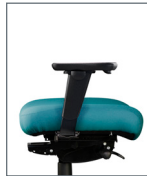

NeutralPosture

Cozi[®] Stool

Cozi® Stool

COZ5658	COZ5758	COZ5659	COZ5759	COZ5651	COZ5751	
43.5 x 26 x 26	43.5 x 26 x 26	43.5 x 26 x 26	43.5 x 26 x 26	43 x 26 x 26	43 x 26 x 26	Overall
46 lbs	46 lbs	46 lbs	46 lbs	34 lbs	34 lbs	Stool Weight
19.5	22	19.5	22	19.5	22	Seat Width
22 – 30	22 – 30	22 – 30	22 – 30	20.5 – 28.5	20.5 – 28.5	Seat Height
16.5 – 19	16.5 – 19	16.5 – 19	16.5 – 19	16.5 – 18.5	16.5 – 18.5	Seat Depth
R3°	R3°	R4°	R4°	R4°	R4°	Seat Angle
19	19	19	19	19	19	Back Width
22 – 25	22 – 25	22 – 25	22 – 25	21.5 – 24	21.5 – 24	Back Height
95° – 102°	95° – 102°	97° – 105°	97° – 105°	103°	103°	Back Angle
3	3	3	3	3	3	Lumbar Range
26	26	26	26	26	26	Base

All measurements shown are in inches. For more options see our current online price book.

Arm Options

0 Arm
4" Adjustable

1 Arm
4" Adjustable
w/Pivot

2 Arm
Lateral Sliding

3 Arm
3" Adjustable

4 Arm
Swing

6 Arm
C Loop

7 Arm
Chrome Loop

9 Arm
5-way Adjustable

Base Options

B0
Standard
26" Black

B6
26" Polished
Aluminum

R1
18" Black Plastic

R2
20" Chrome

R8 or R10
8" w/Casters (**R8**)
10" w/Casters (**R10**)

- Standard (8)**
- Swivel 360°
 - Pneumatic seat height
 - Back depth
 - Independent back angle

- Deluxe-tilt (9)**
- Swivel 360°
 - Pneumatic seat height
 - Back depth
 - Seat angle
 - Independent back angle