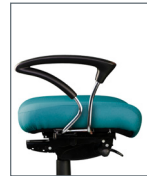

All measurements shown are in inches. For more options see our current online price book.

Arm Options

0 Arm
4" Adjustable

1 Arm
4" Adjustable
w/Pivot

2 Arm
Lateral Sliding

3 Arm
3" Adjustable

4 Arm
Swing

6 Arm
C Loop

7 Arm
Chrome Loop

9 Arm
5-way Adjustable

Base Options

B0
Standard
26" Black

B6
26" Polished
Aluminum

R1
18" Black Plastic

R2
20" Chrome

R8 or R10
8" w/Casters (**R8**)
10" w/Casters (**R10**)