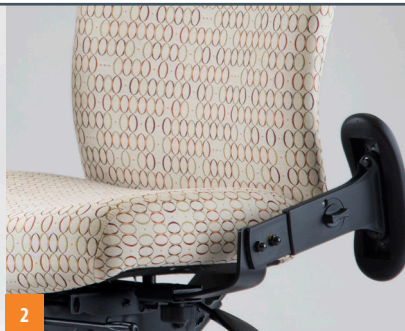

NeutralPosture

Cozi® 24/7

Cozi® 24/7

Ideal for multi-user workstations. People come in all different shapes and sizes making it difficult to find the perfect fit in a chair. Engineered to give you the support and comfort you need,

the Cozi 24/7 is built for durability. The ability to withstand use by multiple individuals makes this chair ideal for environments requiring around-the-clock use.

FEATURES

- 11 Active Adjustments
- Upholstered Back Outer
- Passive Weight Dispersion Design
- Generous Foam for Optimal Comfort
- Heavy-duty Casters and Base
- Continuous Shift Five Year Warranty

1

2

3

4

5

1. NeXtep® footrest
2. Swing arm
3. Continuous shift and passive weight dispersion design
4. Upholstered back outer
5. Up to 11 active adjustments