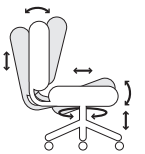

NeutralPosture

NV3422	NV3122	NV3222	NV4422	NV4122	NV4222	
41.5 x 26 x 26	41.5 x 26 x 26	41.5 x 26 x 26	42 x 26 x 26	42 x 26 x 26	42 x 26 x 26	Overall
45.5 lbs	45.5 lbs	45.5 lbs	46.5 lbs	46.5 lbs	46.5 lbs	Chair Weight
19.5	20.5	20.5	19.5	20.5	20.5	Seat Width
18 – 21	19.5 – 22.5	19.5 – 22.5	18 – 21	19.5 – 22.5	19.5 – 22.5	Seat Height
18.5 – 21.5	15.5 – 18.5	19 – 22	18.5 – 21	18 – 20.5	18 – 20.5	Seat Depth
F5° – R10°	F5° – R10°	F5° – R10°	F6° – R12°	F8° – R14°	F8° – R14°	Seat Angle
19	19	19	19	19	19	Back Width
23.5 – 27.5	23.5 – 27.5	23.5 – 27.5	24 – 28	23.5 – 27.5	23.5 – 27.5	Back Height
100° – 115°	100° – 115°	100° – 115°	98° – 114°	100° – 115°	100° – 115°	Back Angle
4	4	4	4	4	4	Lumbar Range
26	26	26	26	26	26	Base Diameter

All measurements shown are in inches. For more options see our current online price book.

Arm Options

0 Arm
Polished
Aluminum Loop

2 Arm
Lateral Sliding

B0
Standard
26" Black

B6
26" Polished
Aluminum

B15
26" High Crown
Polished Aluminum

B16
26" High
Crown Black

Base Options

Back Options

3 Back
High Back

4 Back
Pillow Top,
High Back

1 Seat
Pillow Top,
Medium Seat

2 Seat
Pillow Top,
Large Seat

4 Seat
Medium Seat

Seat Options

Chair Mech

Forward Pivot Synchro (2)

- Swivel 360°
- Pneumatic seat height
- Seat tilt tension
- Back angle
- Seat angle
- Back to seat tilt, 2:1
- Anti-kick tilt-lock
- Optional seat slider