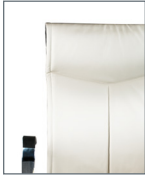

All measurements shown are in inches. For more options see our current online price book.

Arm Options

0 Arm
Polished
Aluminum Loop

2 Arm
Lateral Sliding

B0
Standard
26" Black

B6
26" Polished
Aluminum

B15
26" High Crown
Polished Aluminum

B16
26" High
Crown Black

Base Options

Back Options

3 Back
High Back

4 Back
Pillow Top,
High Back

1 Seat
Pillow Top,
Medium Seat

2 Seat
Pillow Top,
Large Seat

4 Seat
Medium Seat

Seat Options

Chair Mech

Forward Pivot Synchro (2)

- Swivel 360°
- Pneumatic seat height
- Seat tilt tension
- Back angle
- Seat angle
- Back to seat tilt, 2:1
- Anti-kick tilt-lock
- Optional seat slider