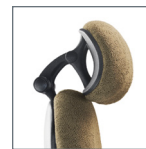

7 Arm
Oversized Fabric/
Leather Arm Pads

8 Arm
Friction Tracker

9 Arm
Ball Bearing
Tracker

P Arm
360° Swivel

Seat Options

5 Seat
Medium,
Minimal Contour

6 Seat
Medium,
Moderate Contour

7 Seat
Medium,
Deep Contour

8 Seat
Large,
Minimal Contour

9 Seat
Large,
Deep Contour

Base Options

B0
Standard
26" Black

B6
26" Polished
Aluminum

B8
27" Brushed
Aluminum

B12
28" Black

H4
Dual Pivot

Headrest Option

Chair Mech

Multi-function (0)

- Center pivot
- Swivel 360°
- Pneumatic seat height
- Back height
- Seat angle
- Seat tension
- Independent back angle
- Forward tilt-stop
- Seat slider

How to Specify