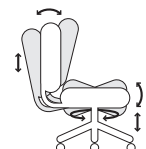

7 Arm
Oversized Fabric/
Leather Arm Pads

8 Arm
Friction Tracker

9 Arm
Ball Bearing
Tracker

P Arm
360° Swivel

Seat Options

5 Seat
Medium,
Minimal Contour

6 Seat
Medium,
Moderate Contour

7 Seat
Medium,
Deep Contour

8 Seat
Large,
Minimal Contour

9 Seat
Large,
Deep Contour

Base Options

B0
Standard
26" Black

B6
26" Polished
Aluminum

B8
27" Brushed
Aluminum

B12
28" Black

H4
Dual Pivot

Headrest Option

Chair Mech

Multi-function (0)

- Center pivot
- Swivel 360°
- Pneumatic seat height
- Back height
- Seat angle
- Seat tension
- Independent back angle
- Forward tilt-stop
- Seat slider

How to Specify

| Series Code | Back | Seat | Arm | Mech |
|-------------|-------------|--------------|----------|------------------|
| NPS | 6 High Back | 8 Large Seat | | 0 Multi Function |
| NPS | 6 | 8 | 0 | 0 |