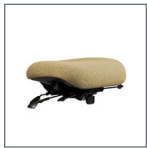

All measurements shown are in inches.
For more options see our current online price book.

Arm Options

0 Arm
5-way 360°

3 Arm
360° Swivel w/
Oversized Urethane

4 Arm
Swing

6 Arm
Oversized Black
Vinyl Arm Pads

7 Arm
Oversized Fabric/
Leather Arm Pads

8 Arm
Friction Tracker

9 Arm
Ball Bearing
Tracker

P Arm
360° Swivel

Seat Options

5 Seat
Medium,
Minimal Contour

6 Seat
Medium,
Moderate Contour

7 Seat
Medium,
Deep Contour

8 Seat
Large,
Minimal Contour

9 Seat
Large,
Deep Contour

Base Options

B0
Standard
26" Black

B6
26" Polished
Aluminum

B8
27" Brushed
Aluminum

B12
28" Black

H4
Dual Pivot

Headrest Option

Chair Mech

Multi-function (0)

- Center pivot
- Swivel 360°
- Pneumatic seat height
- Back height
- Seat angle
- Seat tension
- Independent back angle
- Forward tilt-stop
- Seat slider

How to Specify